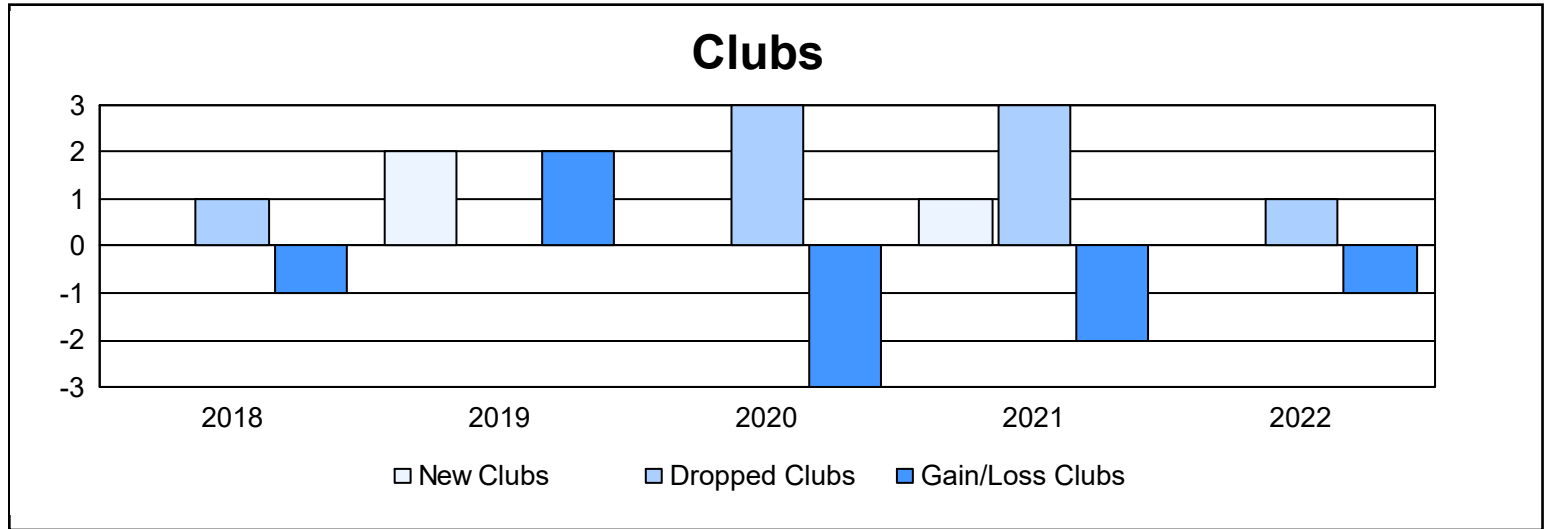

Year	New Clubs	Dropped Clubs	Gain/ Loss Clubs	New Members	Charter Members	Reinstate Members	Transfer Members	Total Member Added	Total Members Dropped	Gain/ Loss Members
2017-2018	0	1	-1	152	0	1	1	154	148	6
2018-2019	2	0	2	123	53	1	2	179	156	23
2019-2020	0	3	-3	189	1	3	16	209	218	-9
2020-2021	1	3	-2	44	32	1	0	77	158	-81
2021-2022	0	1	-1	102	1	27	8	138	199	-61
<b>Average</b>	<b>1</b>	<b>2</b>	<b>-1</b>	<b>122</b>	<b>17</b>	<b>7</b>	<b>5</b>	<b>151</b>	<b>176</b>	<b>-24</b>

### Membership Composition June 2022 Cumulative