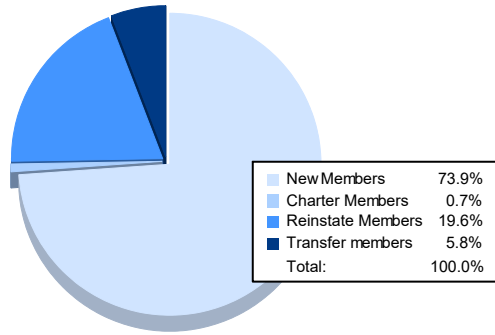

Year	New Clubs	Dropped Clubs	Gain/ Loss Clubs	New Members	Charter Members	Reinstate Members	Transfer Members	Total Member Added	Total Members Dropped	Gain/ Loss Members
2017-2018	0	1	-1	152	0	1	1	154	148	6
2018-2019	2	0	2	123	53	1	2	179	156	23
2019-2020	0	3	-3	189	1	3	16	209	218	-9
2020-2021	1	3	-2	44	32	1	0	77	158	-81
2021-2022	0	1	-1	102	1	27	8	138	199	-61
<b>Average</b>	<b>1</b>	<b>2</b>	<b>-1</b>	<b>122</b>	<b>17</b>	<b>7</b>	<b>5</b>	<b>151</b>	<b>176</b>	<b>-24</b>

### Membership Composition June 2022 Cumulative