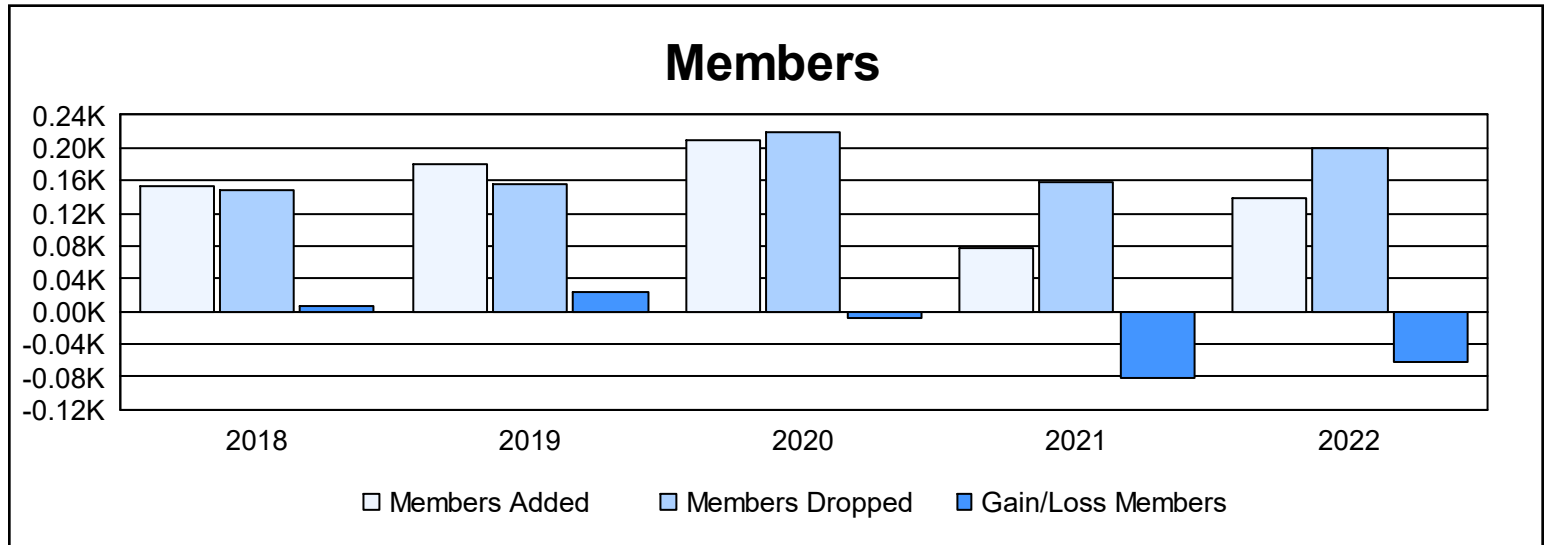

Year	New Clubs	Dropped Clubs	Gain/ Loss Clubs	New Members	Charter Members	Reinstate Members	Transfer Members	Total Member Added	Total Members Dropped	Gain/ Loss Members
2017-2018	0	1	-1	152	0	1	1	154	148	6
2018-2019	2	0	2	123	53	1	2	179	156	23
2019-2020	0	3	-3	189	1	3	16	209	218	-9
2020-2021	1	3	-2	44	32	1	0	77	158	-81
2021-2022	0	1	-1	102	1	27	8	138	199	-61
<b>Average</b>	<b>1</b>	<b>2</b>	<b>-1</b>	<b>122</b>	<b>17</b>	<b>7</b>	<b>5</b>	<b>151</b>	<b>176</b>	<b>-24</b>

### Membership Composition June 2022 Cumulative